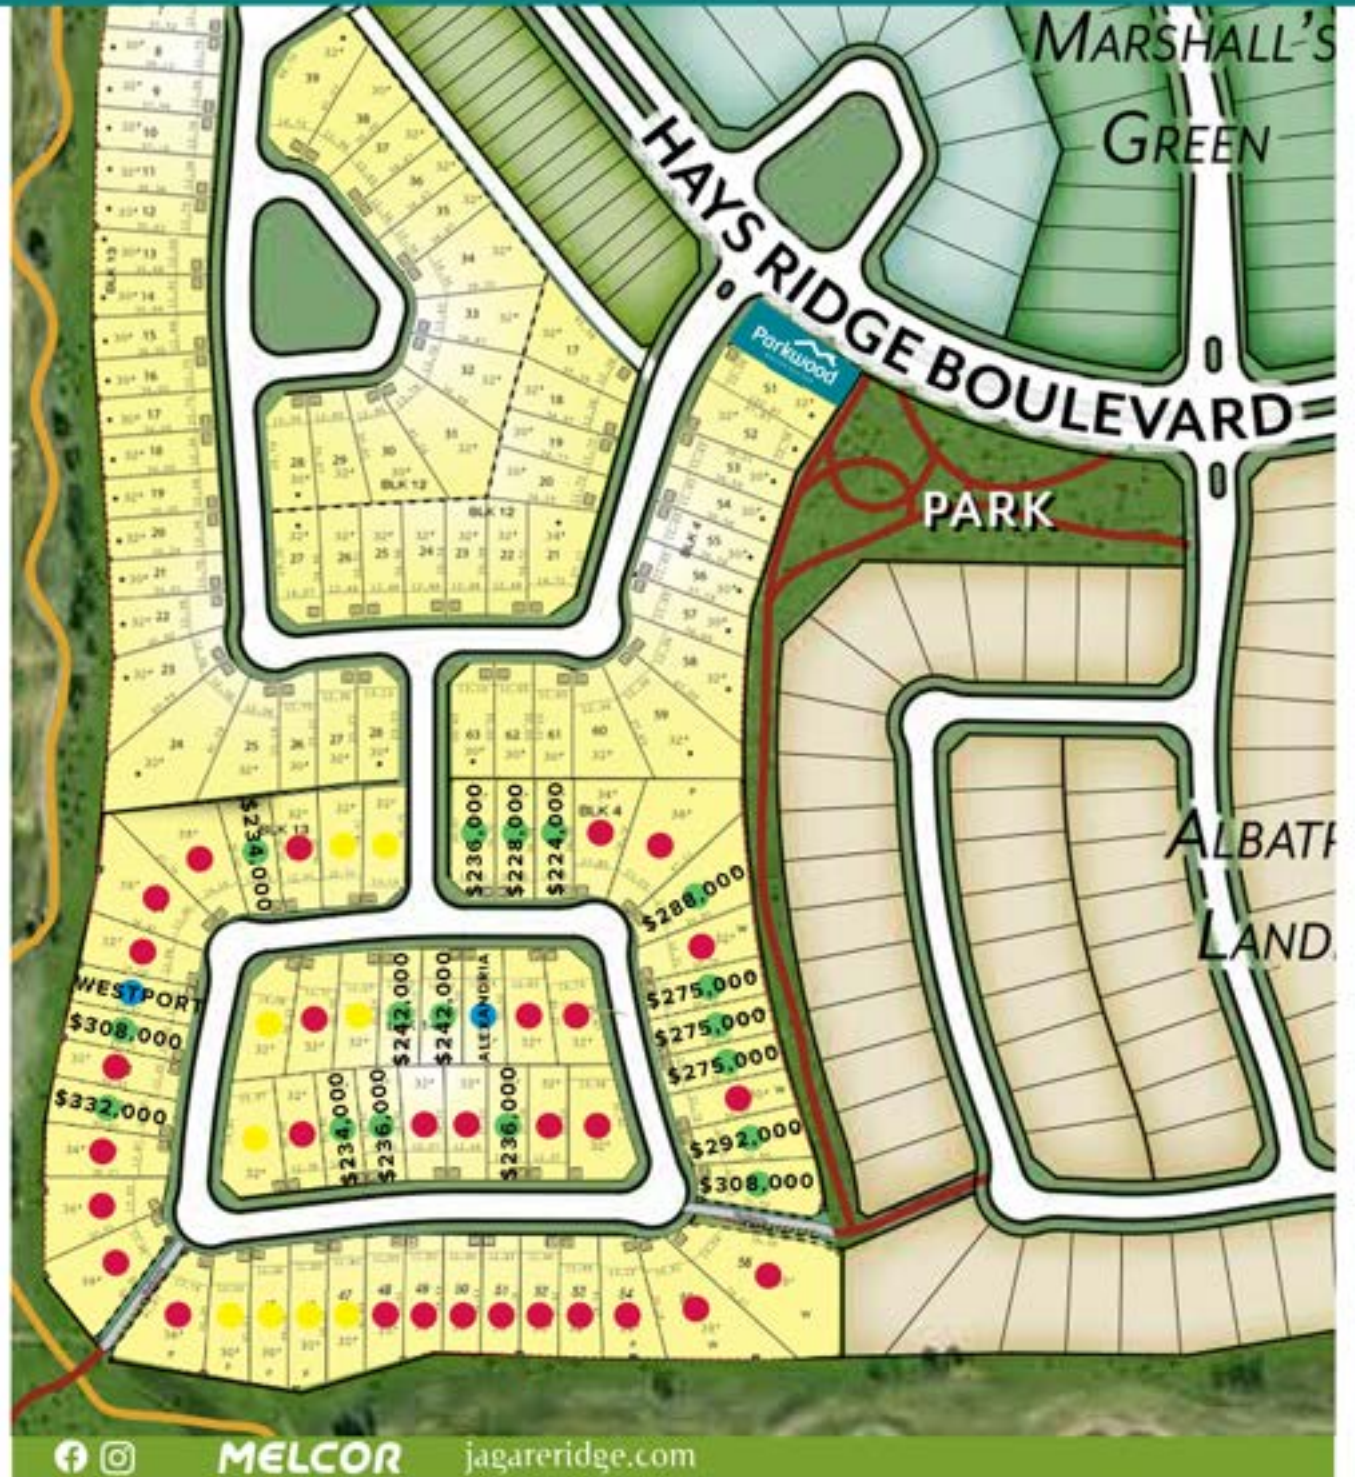

The
17th
at Jagare

Stableford Gardens
Phase Two

LEGEND

- ⊙ Street light
- ◇ Hydrant
- ▣ Pedestal
- Transformer
- Vault (at grade)
- ★ High Visibility Lot
- ⊠ Masonry Column
- - - Wood Screen Fence
- . - . - Decorative Metal Fence
- Ⓚ Bus Stop

- AVAILABLE
- HOLD
- SOLD
- SPEC HOME

MELCOR

jagareidge.com

Note: This plan is conceptual only. The location of all future roads and block lines are subject to revision at the time of subdivision. Details are subject to change. For more information on land use, please contact the City of Edmonton.