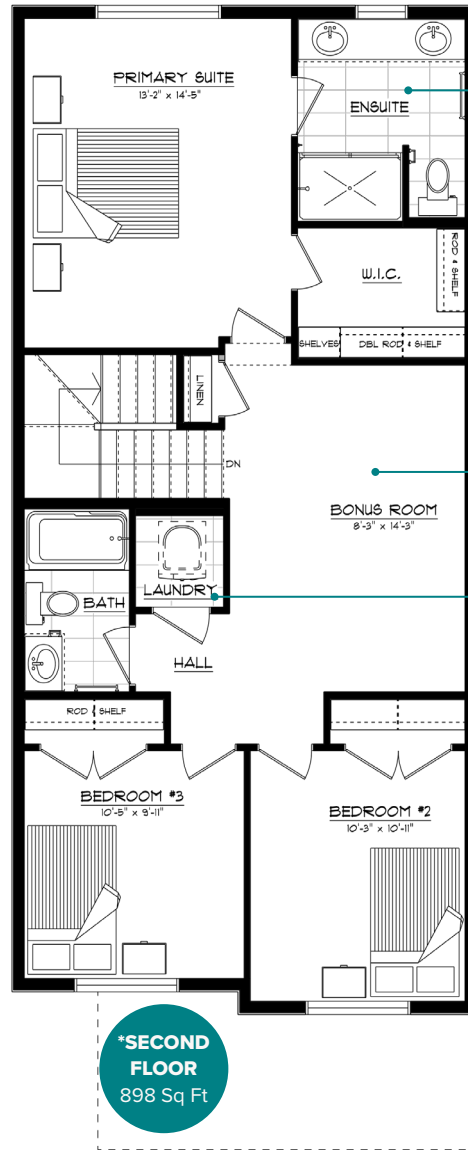

## PEARL

1,582 Sq Ft | 3 Bedrooms | Two Storey | 22' Wide

Large Dining Nook

Spacious Mud Room with Built-in Shelves

4-piece Ensuite with Dual Sinks

Generous Bonus Room for Relaxing

Convenient Second Floor Laundry