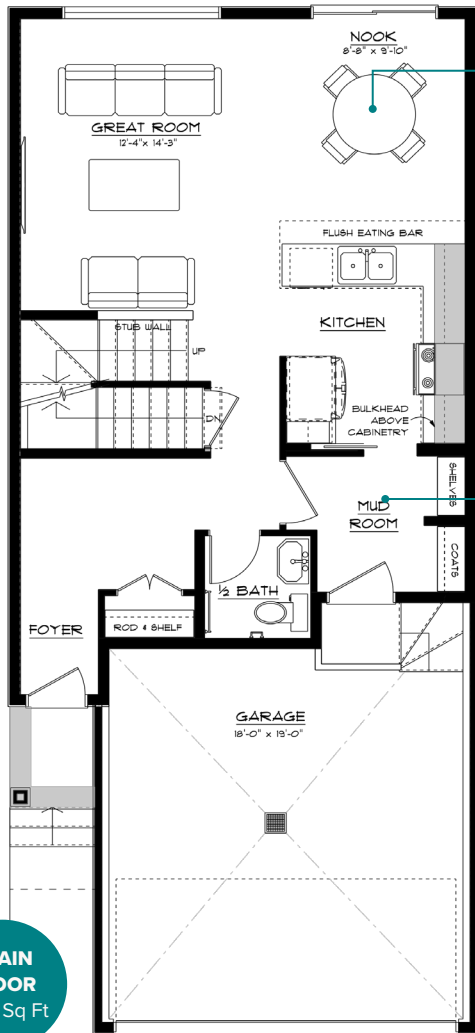

## PEARL

1,582 Sq Ft | 3 Bedrooms | Two Storey | 22' Wide

Large Dining Nook

Spacious Mud Room with Built-in Shelves

4-piece Ensuite with Dual Sinks

Generous Bonus Room for Relaxing

Convenient Second Floor Laundry