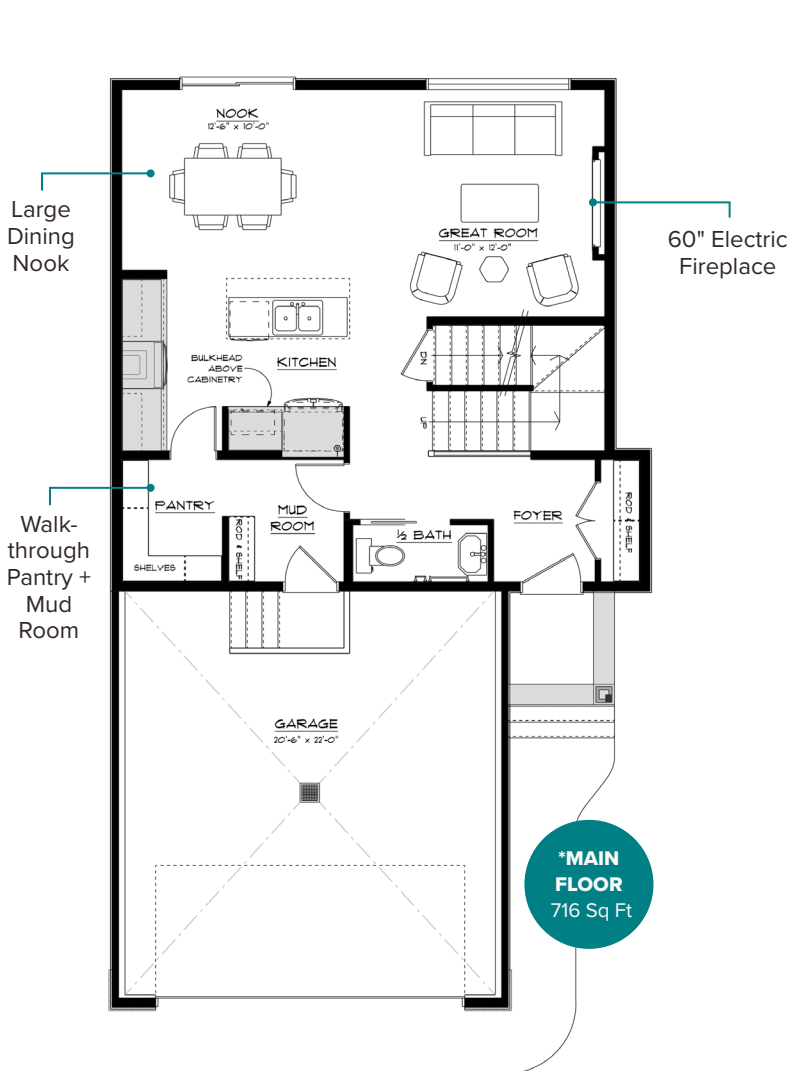

## CATALINA

1,688 Sq Ft | 3 Bedrooms | Two Storey | 26' Wide

Updated February 2024

Improving the way people live.

\*Floorplans are based on 'A' elevation with EXECUTIVE specifications, subject to change without notice. Square-footage may include basement stairwell development.  
\*\*Artist's rendering for illustrative purposes only. Some features may vary based on community and specifications selected.