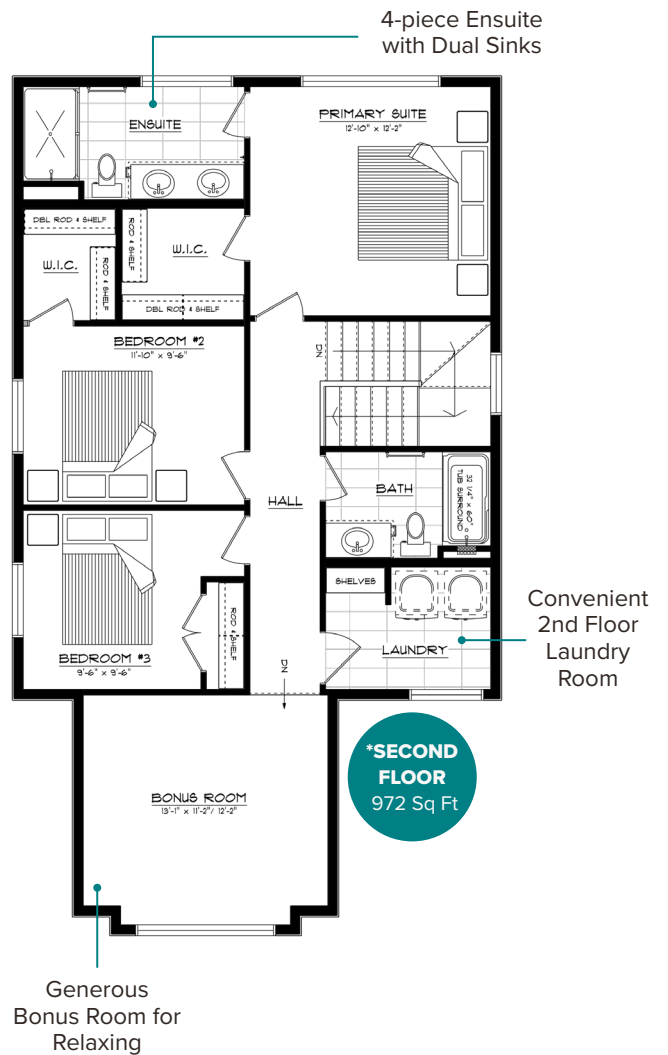

## CATALINA

1,688 Sq Ft | 3 Bedrooms | Two Storey | 26' Wide

Updated February 2024

Improving the way people live.

\*Floorplans are based on 'A' elevation with EXECUTIVE specifications, subject to change without notice. Square-footage may include basement stairwell development.  
\*\*Artist's rendering for illustrative purposes only. Some features may vary based on community and specifications selected.