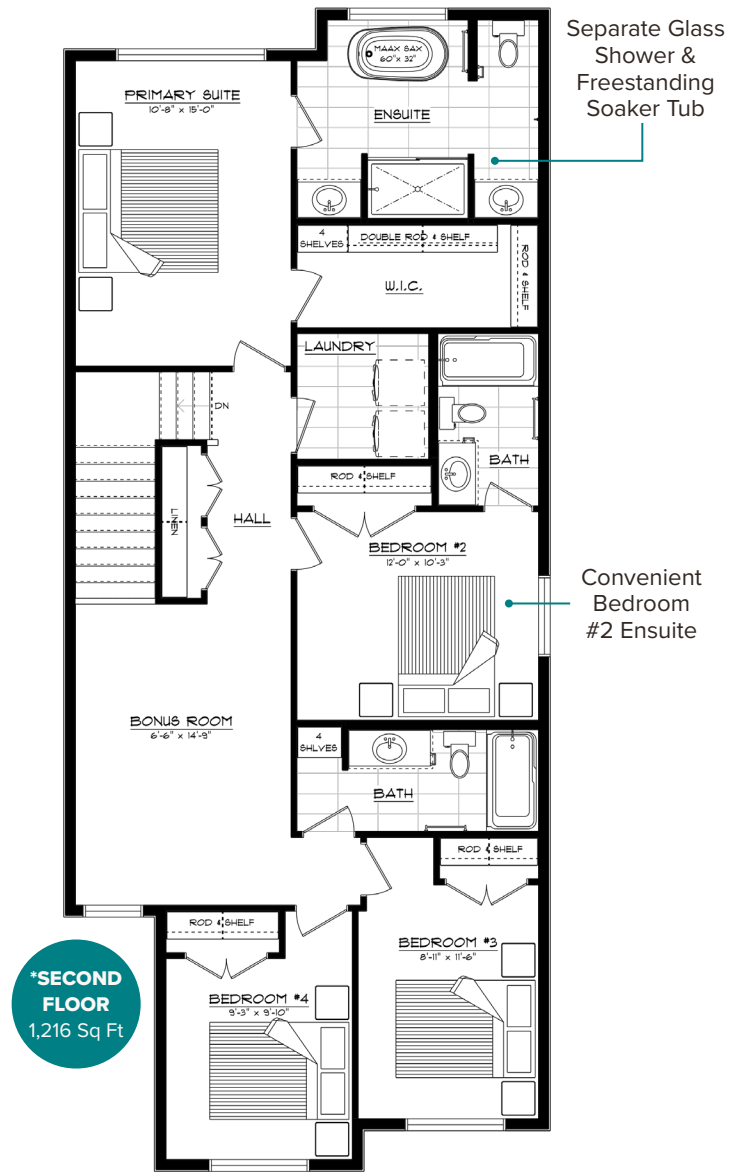

ALEXANDRIA 24'

2,151 Sq Ft | 4 Bedrooms | Two Storey | 24' Wide

Updated February 2024

Improving the way people live.

*Floorplans are based on 'A' elevation with EXECUTIVE specifications, subject to change without notice. Square-footage may include basement stairwell development.
 **Artist's rendering for illustrative purposes only. Some features may vary based on community and specifications selected.