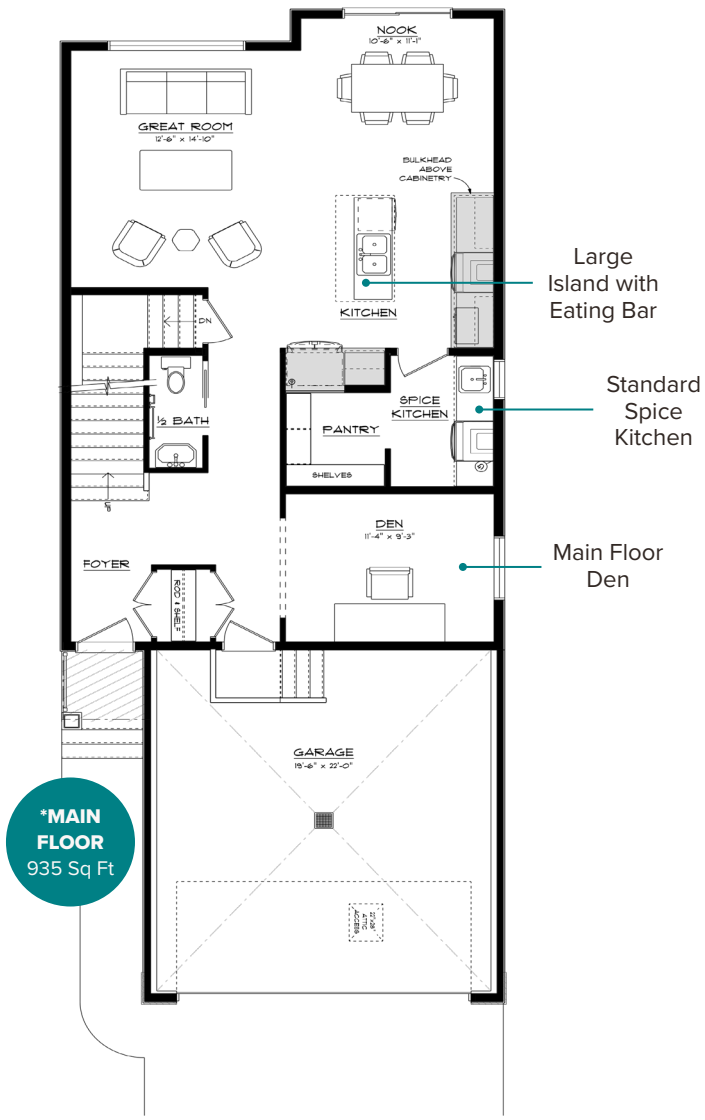

ALEXANDRIA 24'

2,151 Sq Ft | 4 Bedrooms | Two Storey | 24' Wide

Updated February 2024

Improving the way people live.

*Floorplans are based on 'A' elevation with EXECUTIVE specifications, subject to change without notice. Square-footage may include basement stairwell development.
 **Artist's rendering for illustrative purposes only. Some features may vary based on community and specifications selected.