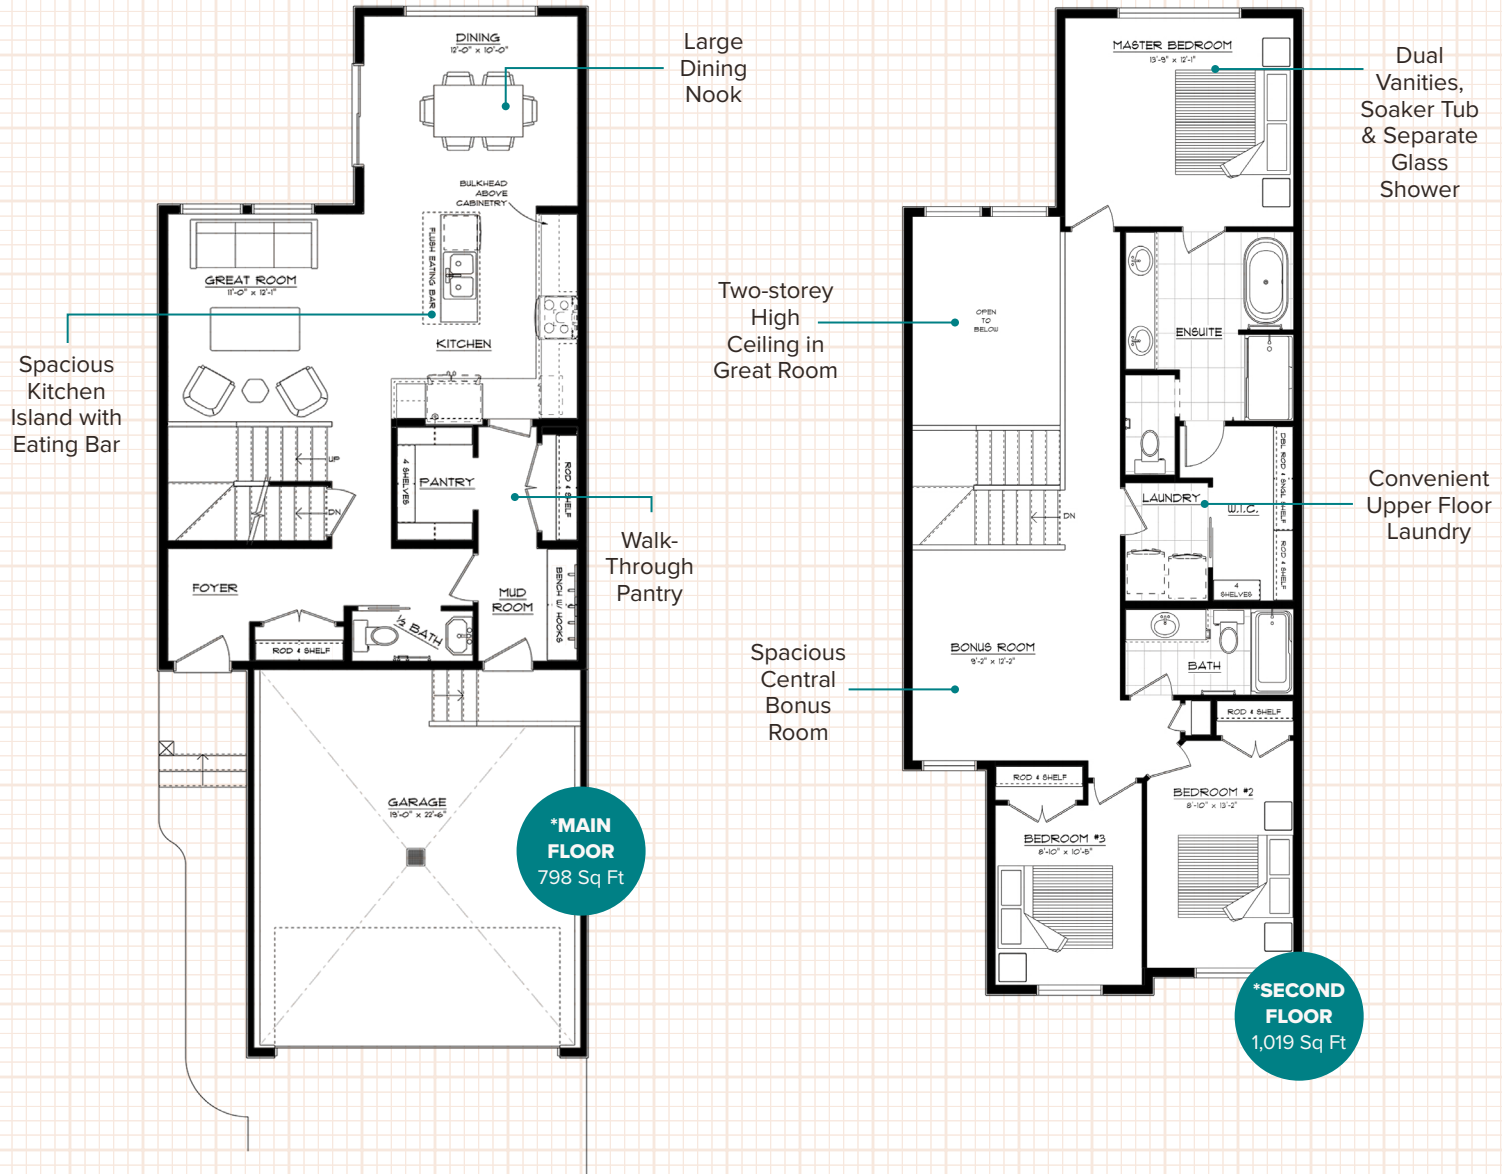

PAXTON

1,817 Sq Ft | 3 Bedrooms | Two Storey | 24' Wide

Updated November 2021

Improving the way people live.

*Floorplans are based on 'A' elevation with EXECUTIVE specifications, subject to change without notice.
 **Artist's rendering for illustrative purposes only. Some features may vary based on community and specifications selected.