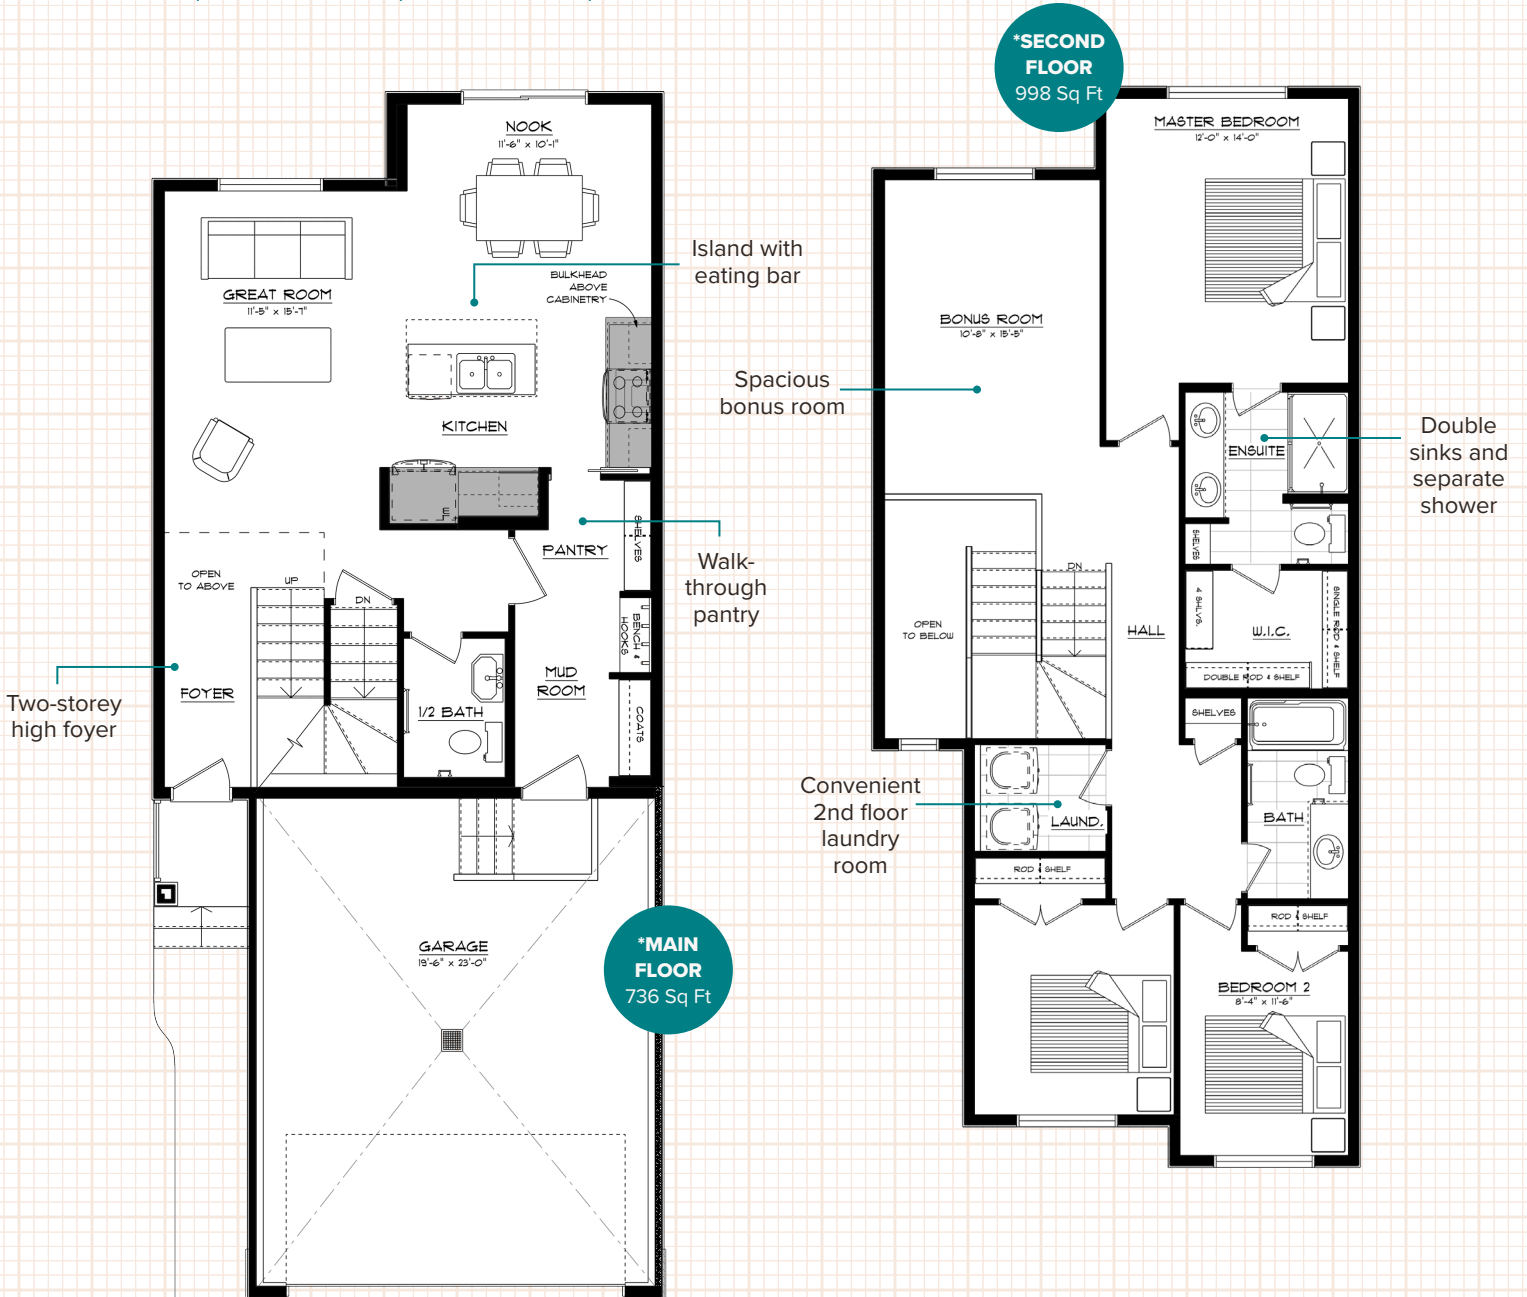

Parkwood

MASTER BUILDER

PHOENIX

1,734 Sq Ft | 3 Bedrooms | Two Storey | 24' Wide

Updated November 2021

Improving the way people live.

*Floorplans are based on 'A' elevation with EXECUTIVE specifications, subject to change without notice.
**Artist's rendering for illustrative purposes only. Some features may vary based on community and specifications selected.