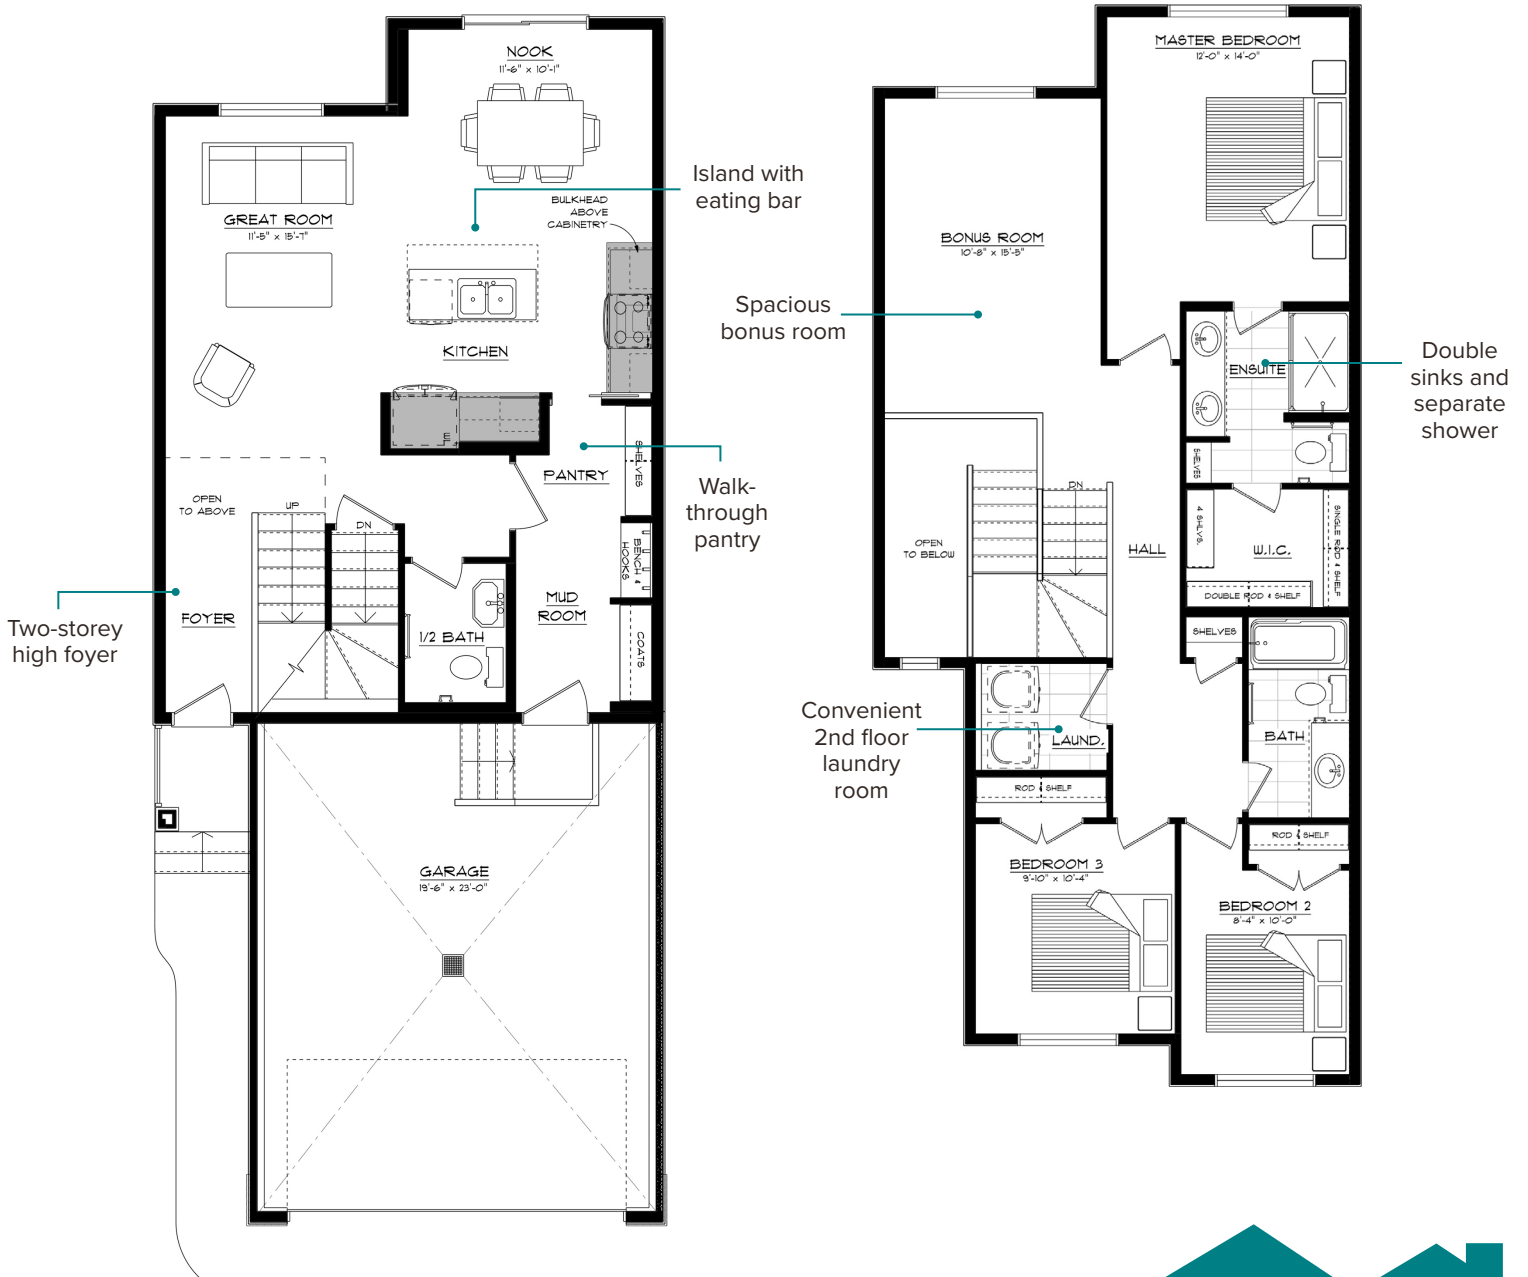

PHOENIX

1,734 Sq Ft | 3 Bedrooms | Two Storey | 24' Wide

Updated November 2022

Improving the way people live.

*Floorplans are based on 'A' elevation with EXECUTIVE specifications, subject to change without notice. Square-footage may include basement stairwell development.
 **Artist's rendering for illustrative purposes only. Some features may vary based on community and specifications selected.