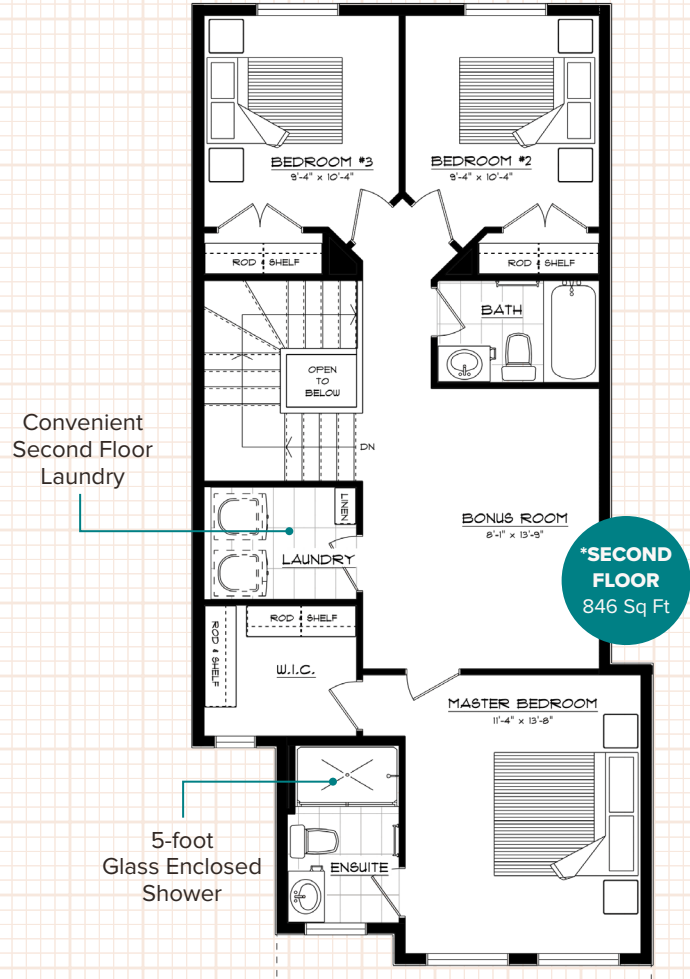

Parkwood

MASTER BUILDER

PAYTON

1,509 Sq Ft | 3 Bedrooms | Two Storey | 20' Wide

Updated November 2021

Improving the way people live.

*Floorplans are based on 'A' elevation with EXECUTIVE specifications, subject to change without notice.
 **Artist's rendering for illustrative purposes only. Some features may vary based on community and specifications selected.