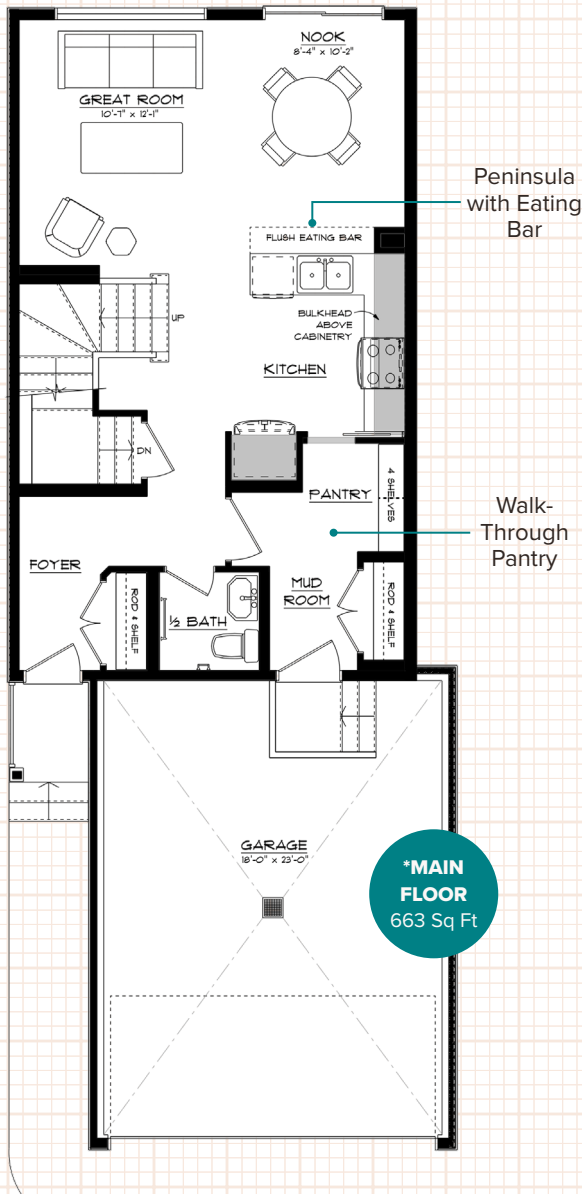

Parkwood

MASTER BUILDER

PAYTON

1,509 Sq Ft | 3 Bedrooms | Two Storey | 20' Wide

Updated November 2021

Improving the way people live.

*Floorplans are based on 'A' elevation with EXECUTIVE specifications, subject to change without notice.
 **Artist's rendering for illustrative purposes only. Some features may vary based on community and specifications selected.