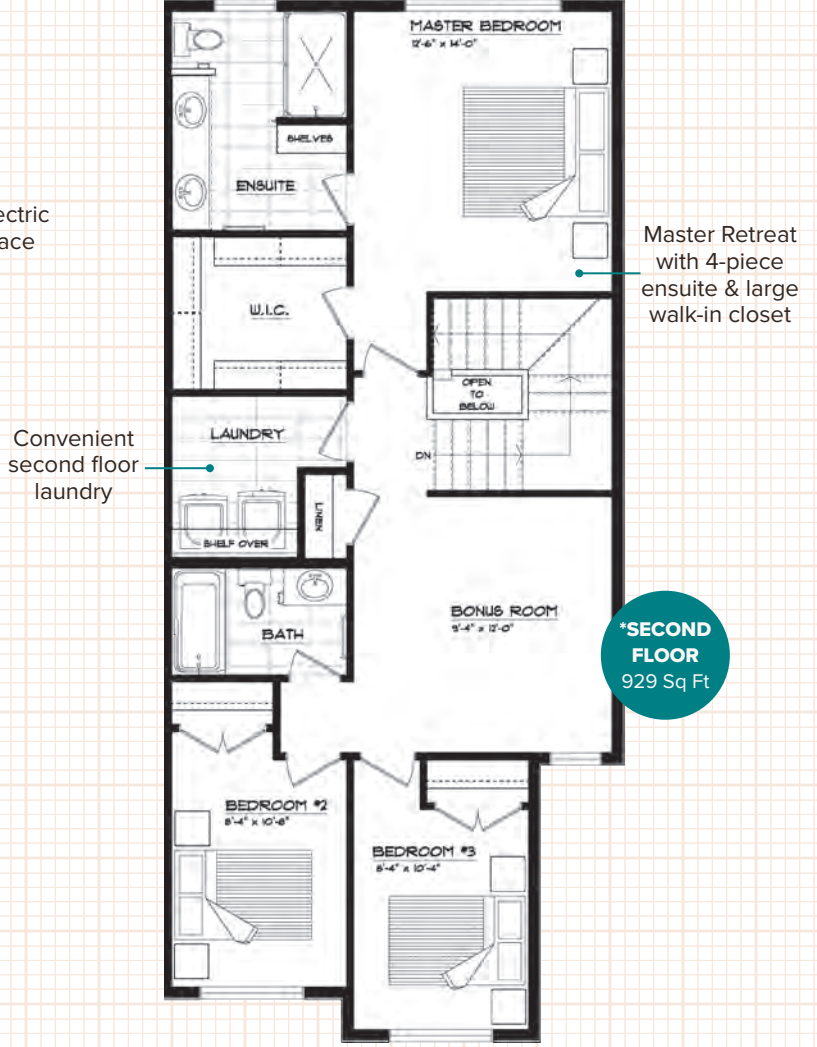

## PARKER

1,677 Sq Ft | 3 Bedrooms | Two Storey | 22' Wide

Updated May 2020

Improving the way people live.

\*Floorplans are based on 'A' elevation with EXECUTIVE specifications, subject to change without notice.  
 \*\*Artist's rendering for illustrative purposes only. Some features may vary based on community and specifications selected.