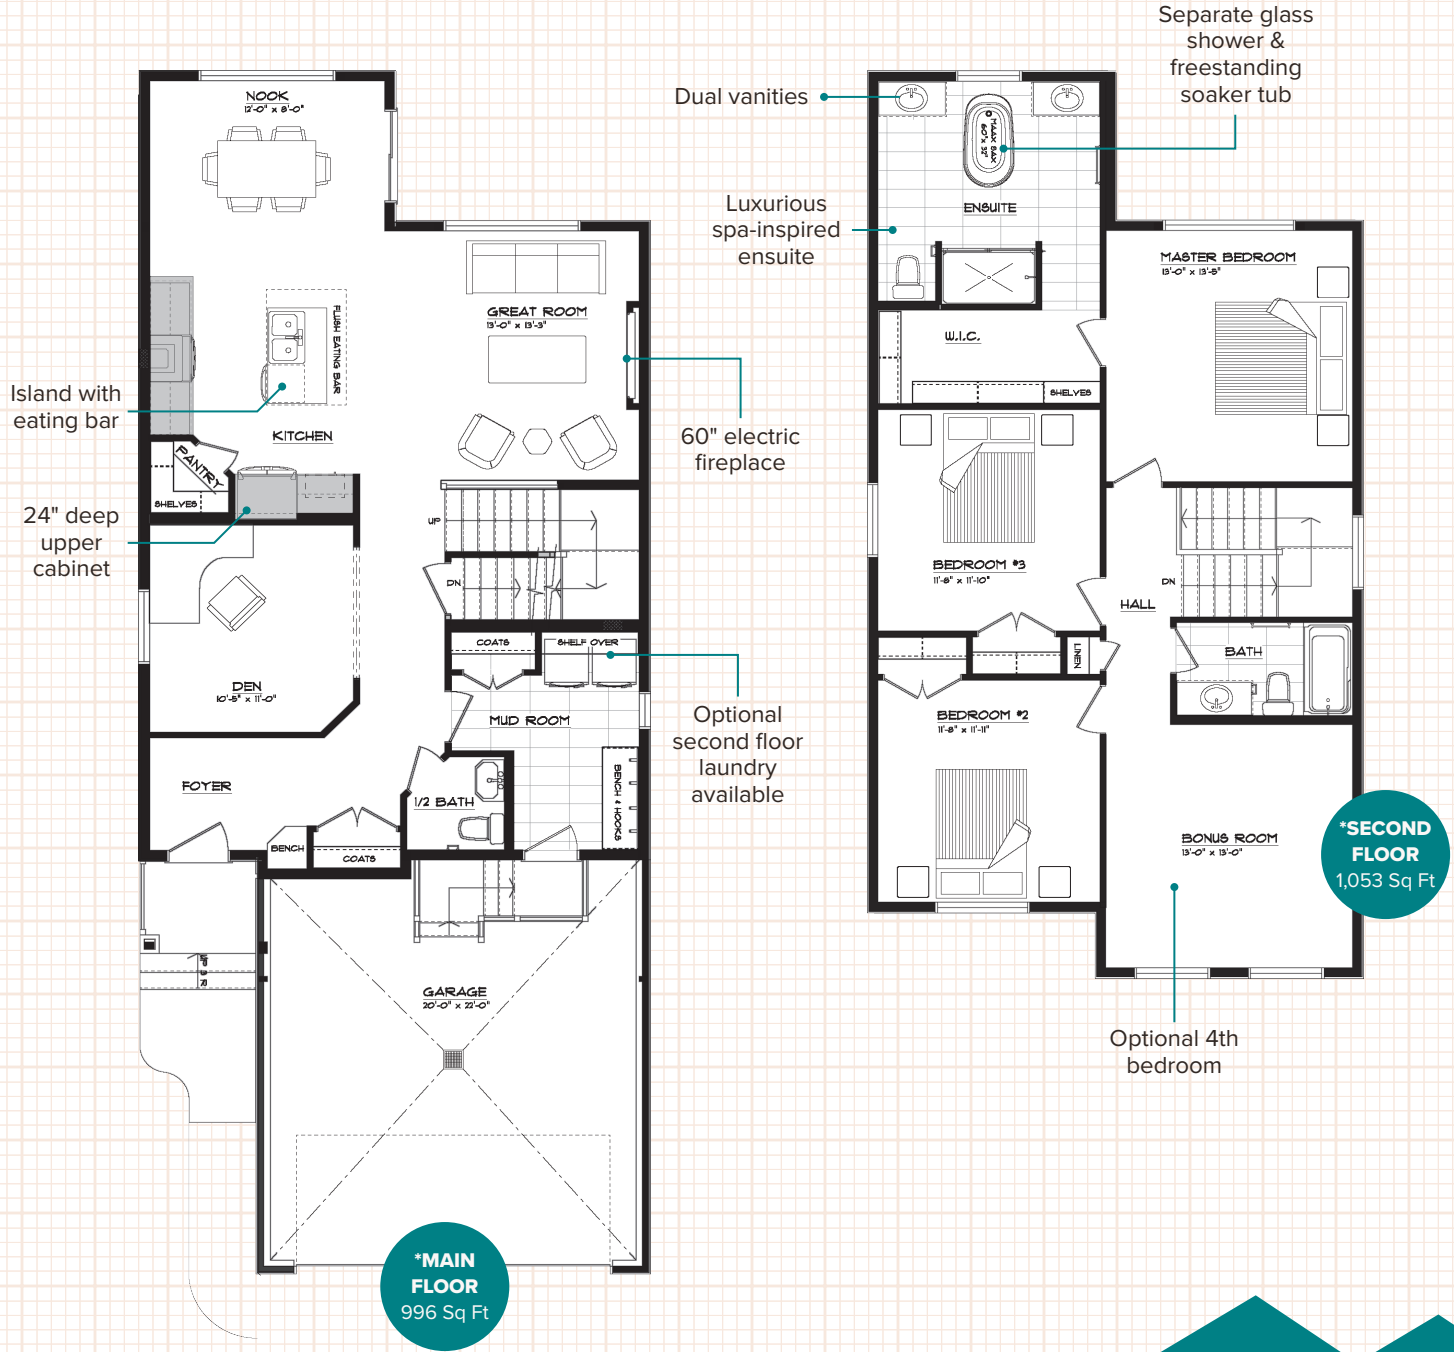

## FLORENCE II

2,049 Sq Ft | 3 Bedrooms | Two Storey | 26' Wide

Updated May 2020

Improving the way people live.

\*Floorplans are based on 'A' elevation with EXECUTIVE specifications, subject to change without notice.  
 \*\*Artist's rendering for illustrative purposes only. Some features may vary based on community and specifications selected.