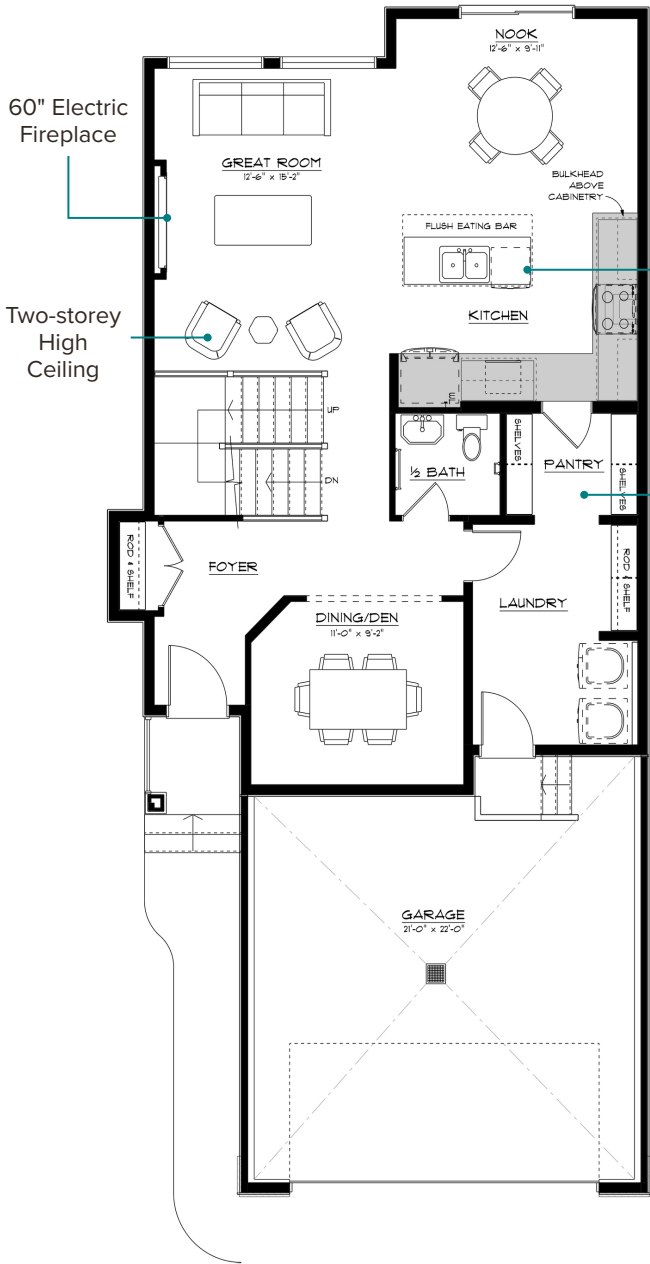

NEWPORT II

2,036 Sq Ft | 3 Bedrooms | Two Storey | 26' Wide

Updated November 2022

Improving the way people live.

*Floorplans are based on 'A' elevation with EXECUTIVE specifications, subject to change without notice. Square-footage may include basement stairwell development.
 **Artist's rendering for illustrative purposes only. Some features may vary based on community and specifications selected.