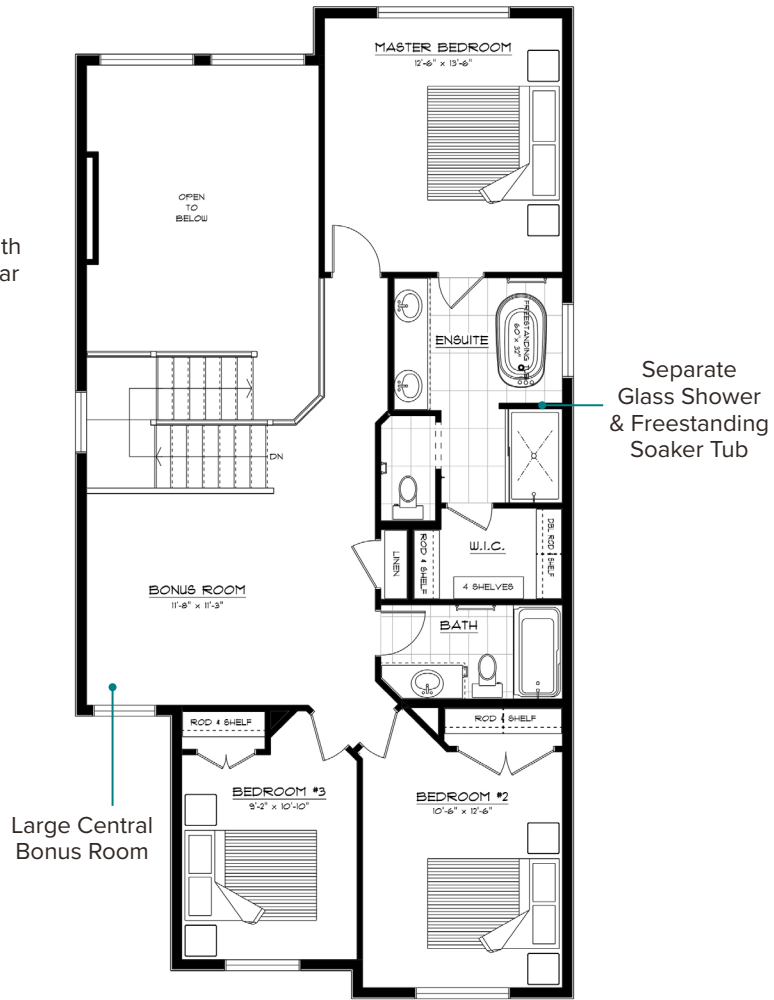

NEWPORT II

2,036 Sq Ft | 3 Bedrooms | Two Storey | 26' Wide

Updated November 2022

Improving the way people live.

*Floorplans are based on 'A' elevation with EXECUTIVE specifications, subject to change without notice. Square-footage may include basement stairwell development.
 **Artist's rendering for illustrative purposes only. Some features may vary based on community and specifications selected.