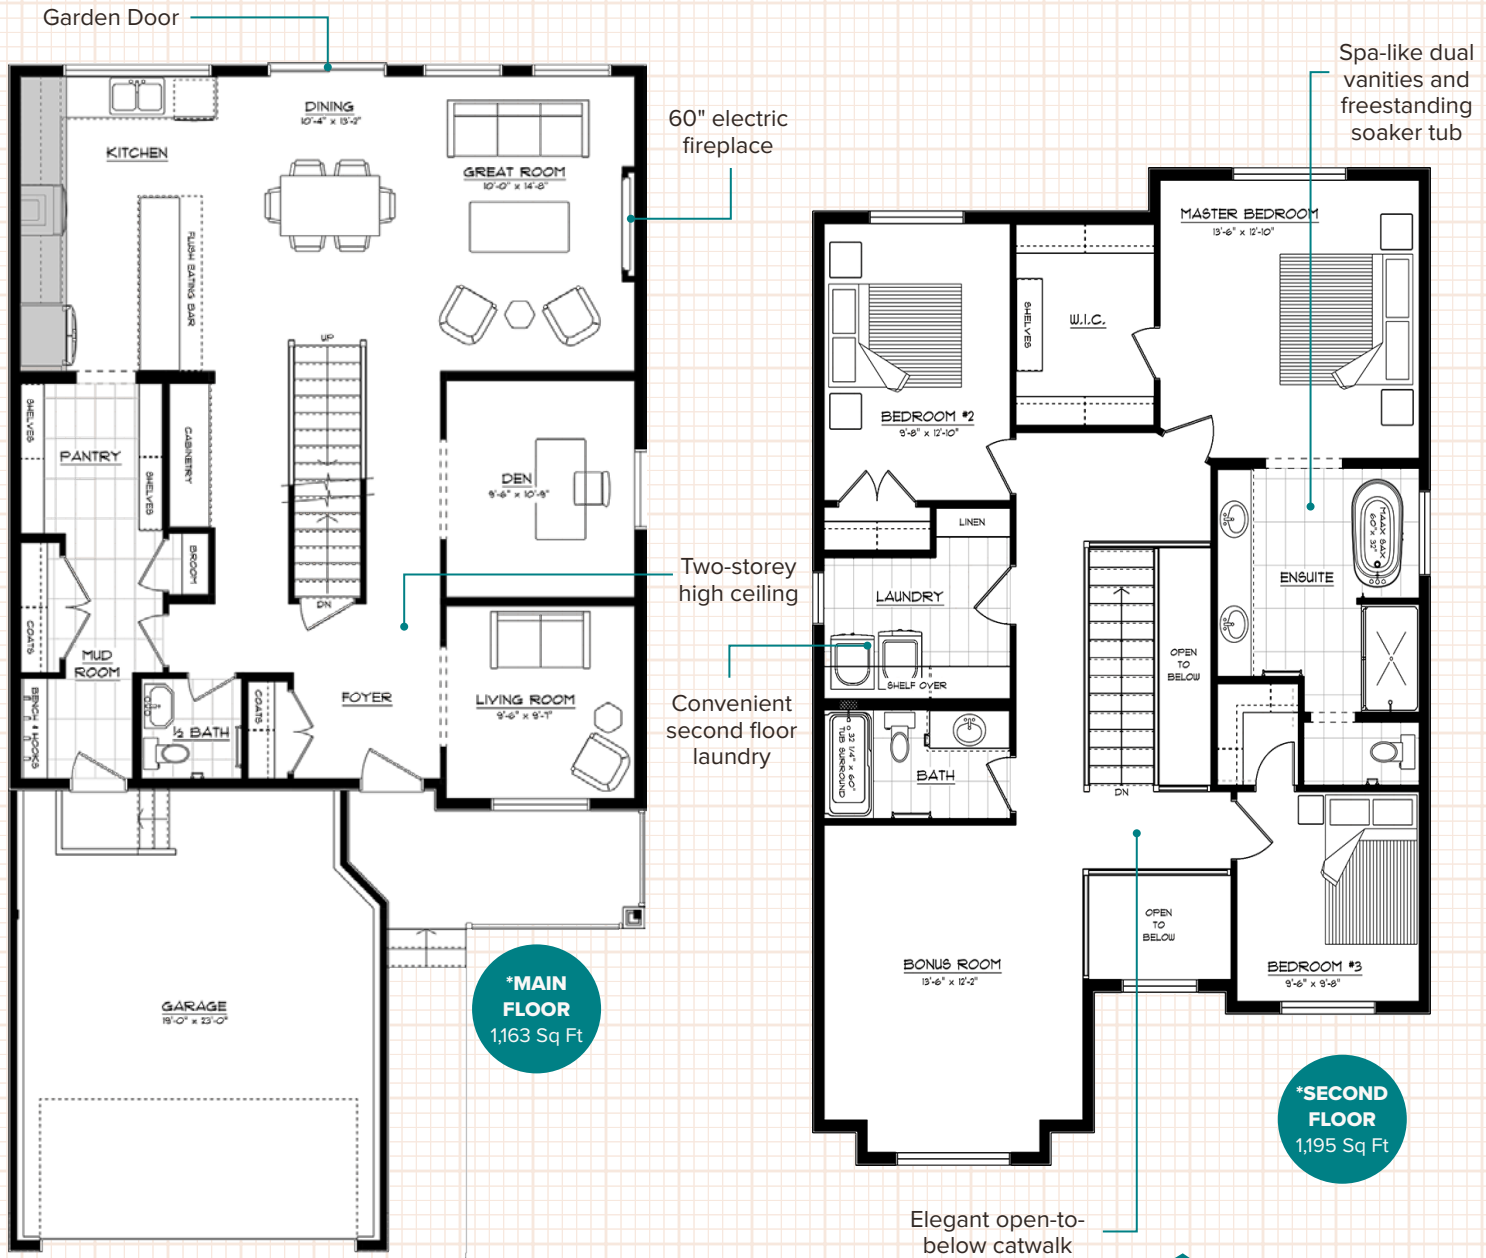

Parkwood

MASTER BUILDER

**Artist's Rendering

YELLOWSTONE PARK ROYALE II

2,358 Sq Ft | 3 Bedrooms | Two Storey | 32' Wide

Updated July 2020

Improving the way people live.

*Floorplans are based on 'A' elevation with EXECUTIVE specifications, subject to change without notice.
 **Artist's rendering for illustrative purposes only. Some features may vary based on community and specifications selected.