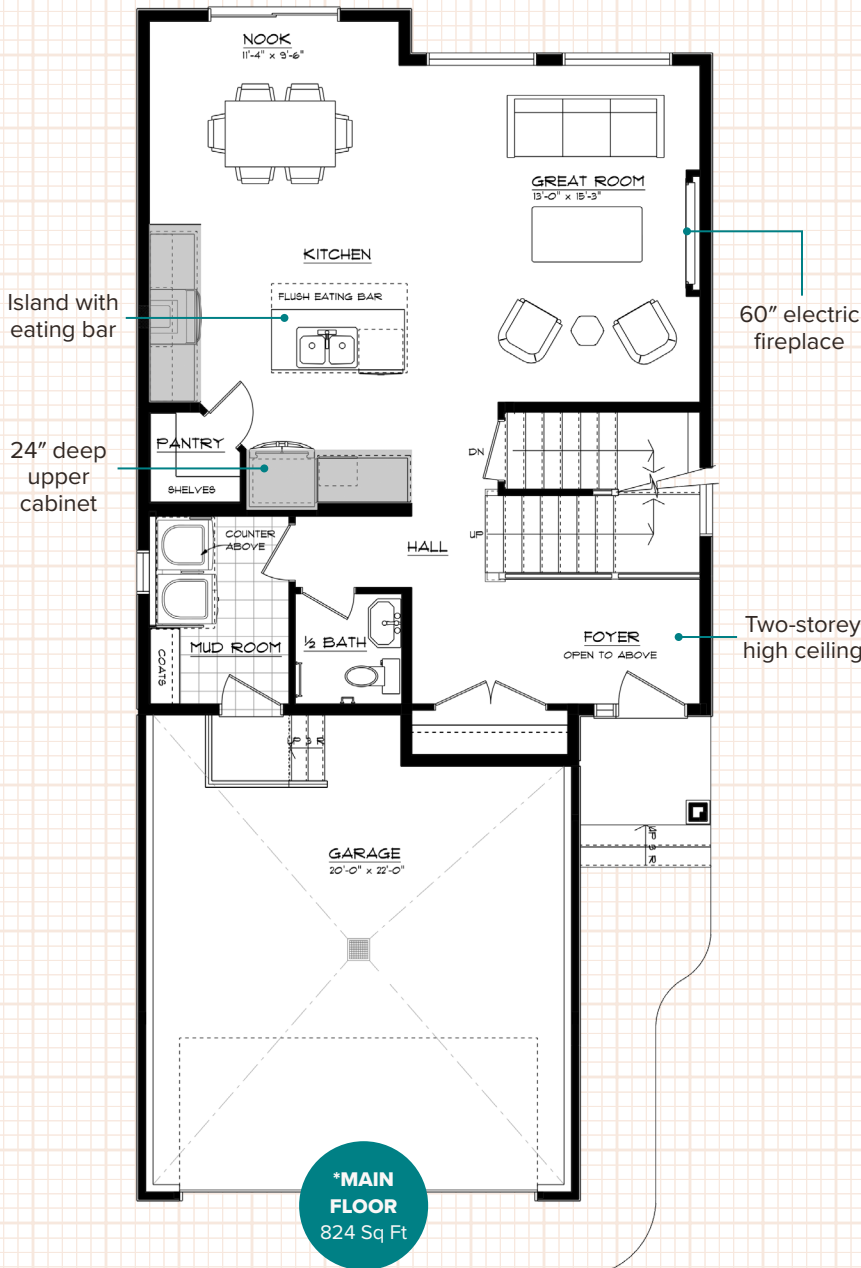

Parkwood

MASTER BUILDER

VENICE II

1,836 Sq Ft | 3 Bedrooms | Two Storey | 26' Wide

Updated April 2019

At Parkwood, we start with you.

*Floorplans are based on 'A' elevation with EXECUTIVE specifications, subject to change without notice.
 **Artist's rendering for illustrative purposes only. Some features may vary based on community and specifications selected.