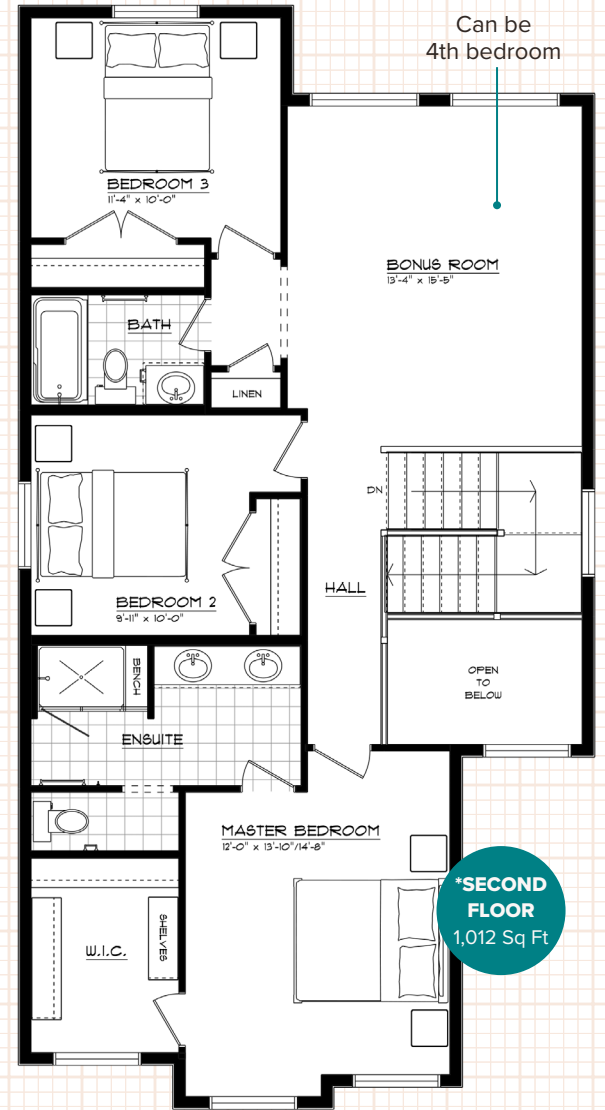

Parkwood

MASTER BUILDER

VENICE II

1,836 Sq Ft | 3 Bedrooms | Two Storey | 26' Wide

Updated April 2019

At Parkwood, we start with you.

*Floorplans are based on 'A' elevation with EXECUTIVE specifications, subject to change without notice.
 **Artist's rendering for illustrative purposes only. Some features may vary based on community and specifications selected.