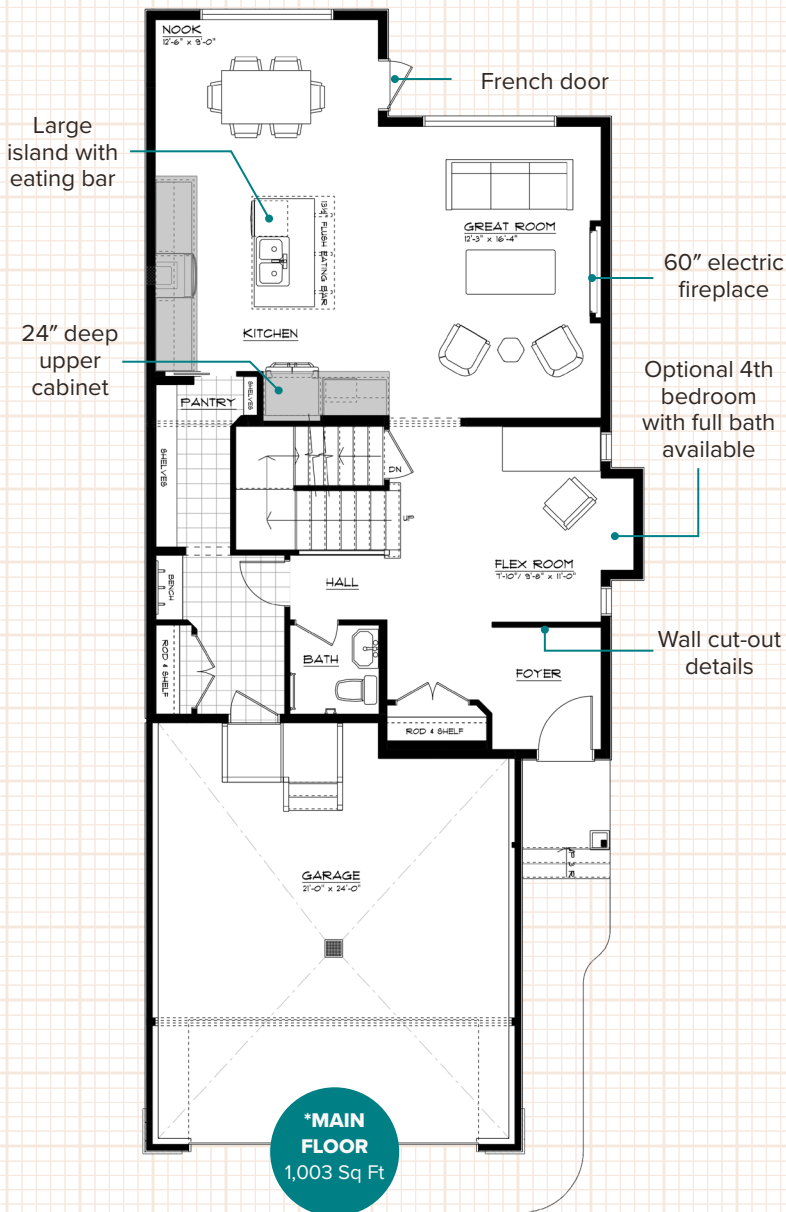

Parkwood

MASTER BUILDER

SIENNA

2,233 Sq Ft | 3 Bedrooms | Two Storey | 26' Wide

Updated April 2019

At Parkwood, we start with you.

*Floorplans are based on 'A' elevation with EXECUTIVE specifications, subject to change without notice.
 **Artist's rendering for illustrative purposes only. Some features may vary based on community and specifications selected.