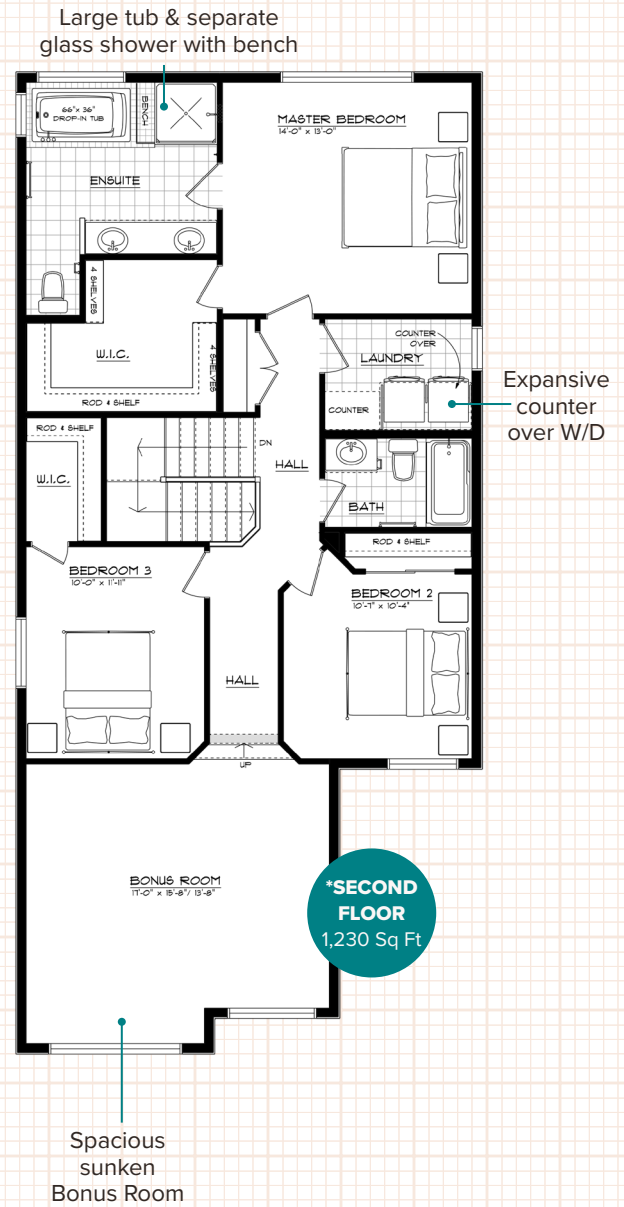

Parkwood

MASTER BUILDER

SIENNA

2,233 Sq Ft | 3 Bedrooms | Two Storey | 26' Wide

Updated April 2019

At Parkwood, we start with you.

*Floorplans are based on 'A' elevation with EXECUTIVE specifications, subject to change without notice.
 **Artist's rendering for illustrative purposes only. Some features may vary based on community and specifications selected.