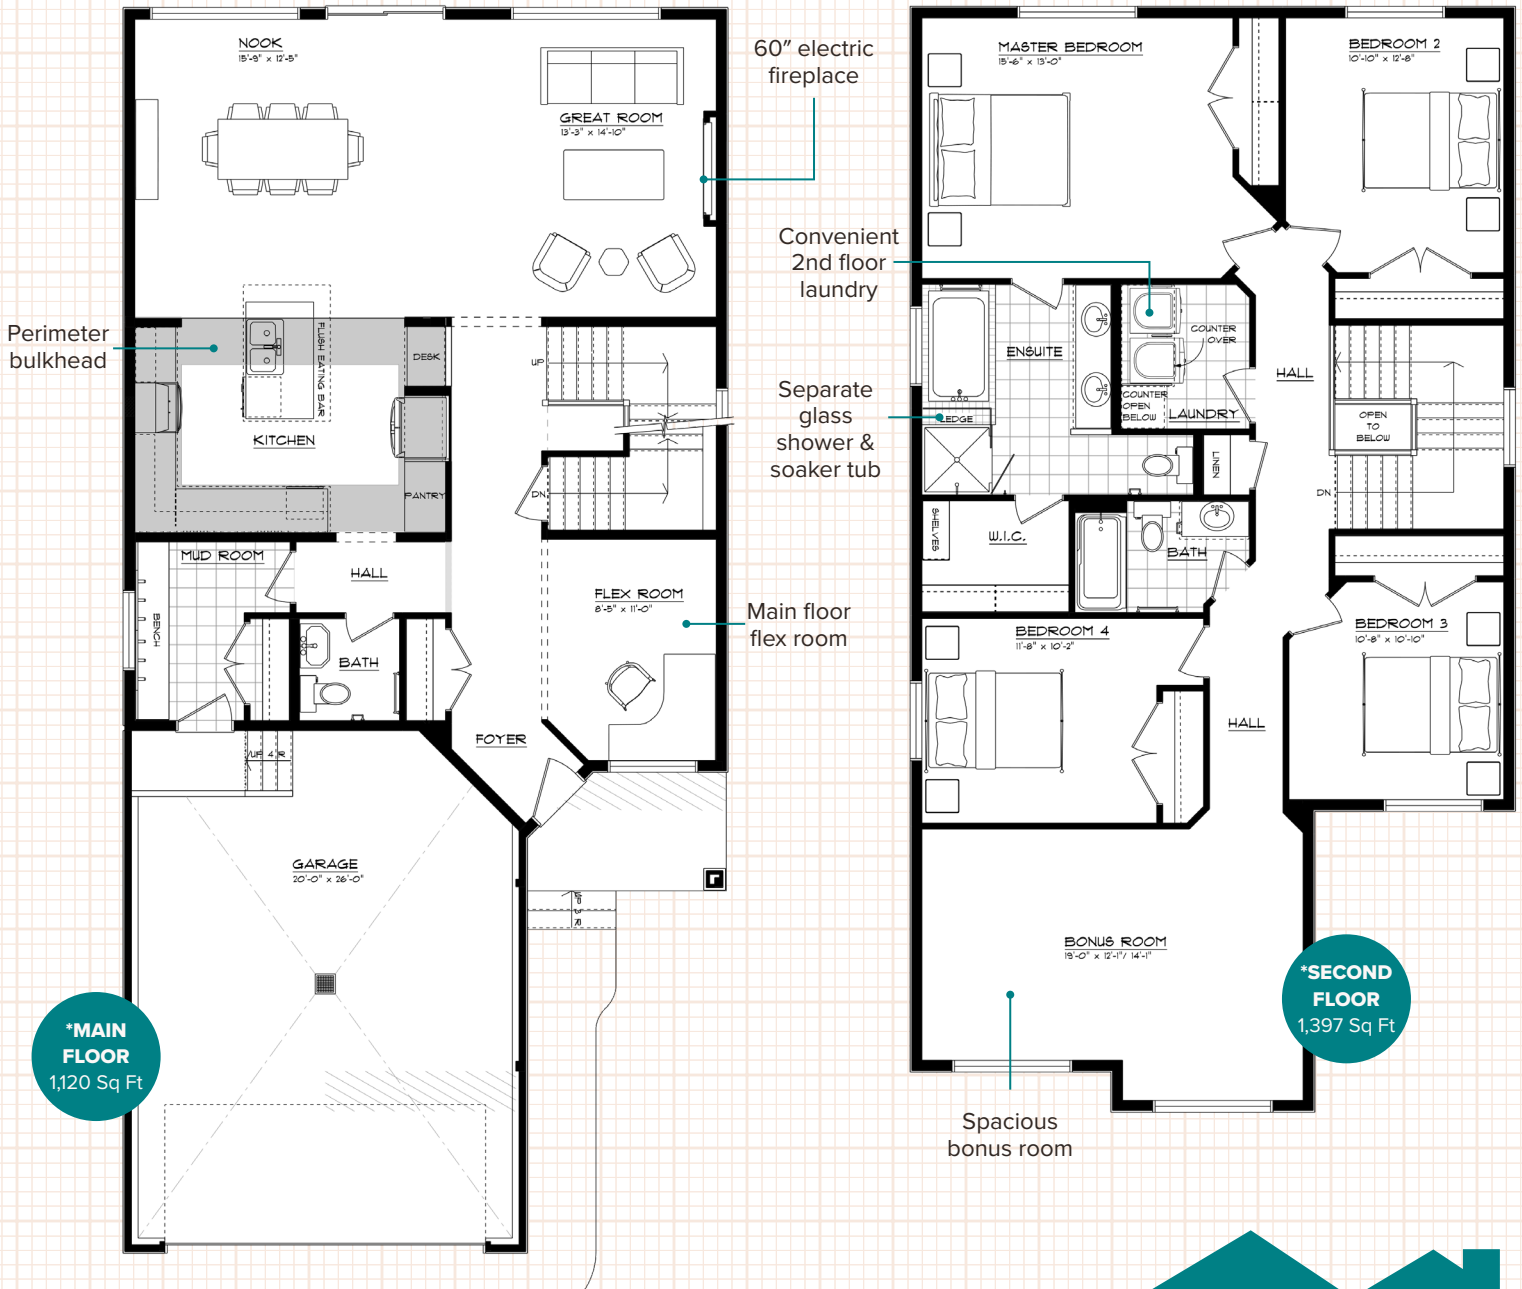

Parkwood

MASTER BUILDER

CORONADO

2,517 Sq Ft | 4 Bedrooms | Two Storey | 30' Wide

Updated December 2018

At Parkwood, we start with you.

*Floorplans are based on 'A' elevation with EXECUTIVE specifications, subject to change without notice.
 **Artist's rendering for illustrative purposes only. Some features may vary based on community and specifications selected.