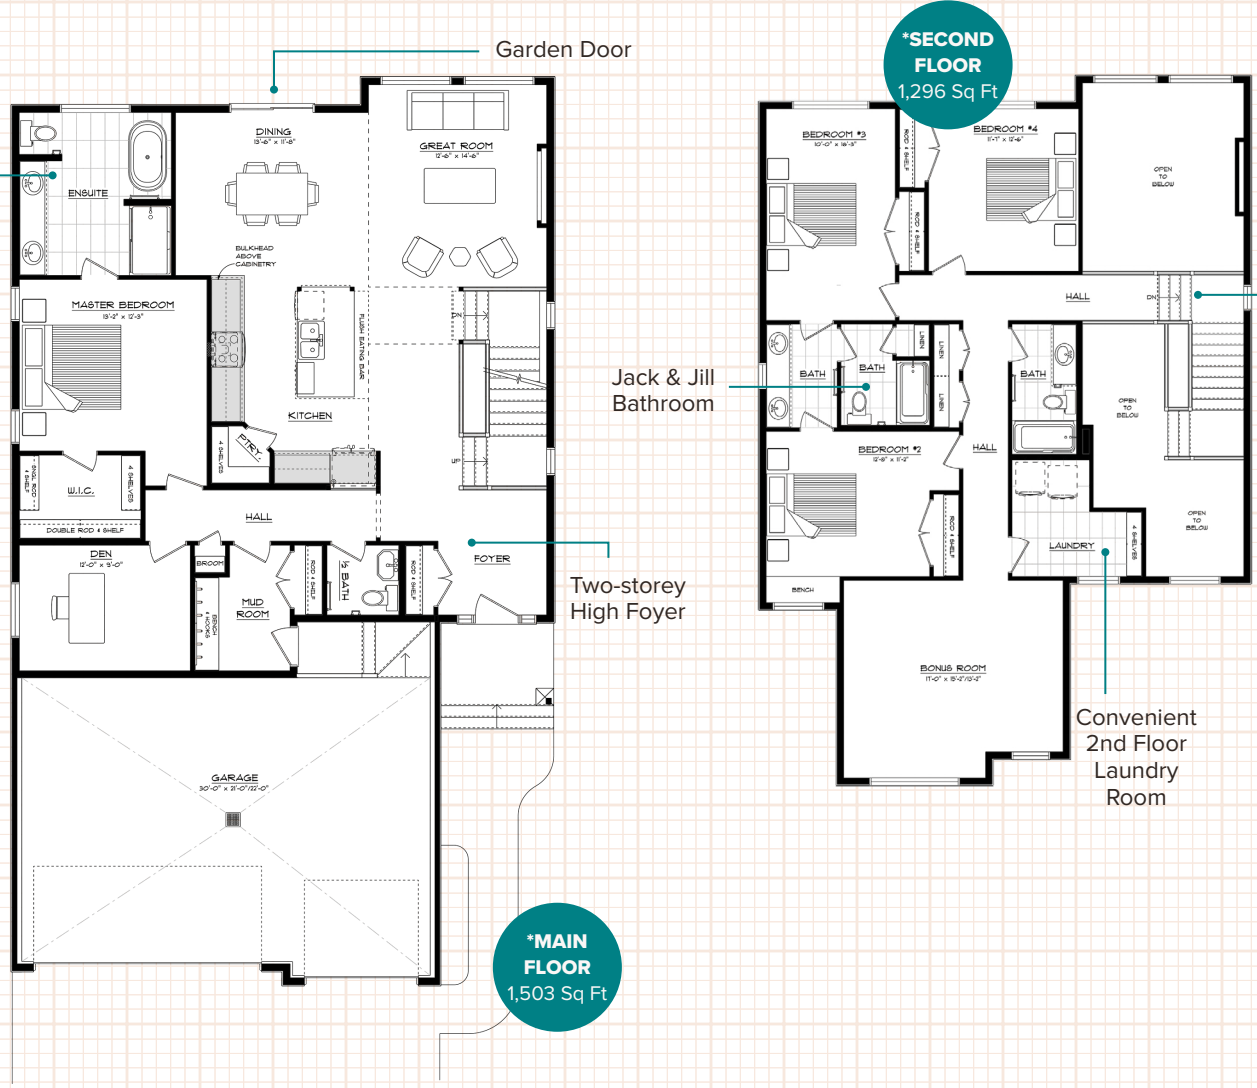

OAKDALE PARK

2,935 Sq Ft | 4 Bedrooms | Two Storey | 38' Wide

Updated November 2021

Improving the way people live.

*Floorplans are based on 'A' elevation with EXECUTIVE specifications, subject to change without notice.
 **Artist's rendering for illustrative purposes only. Some features may vary based on community and specifications selected.